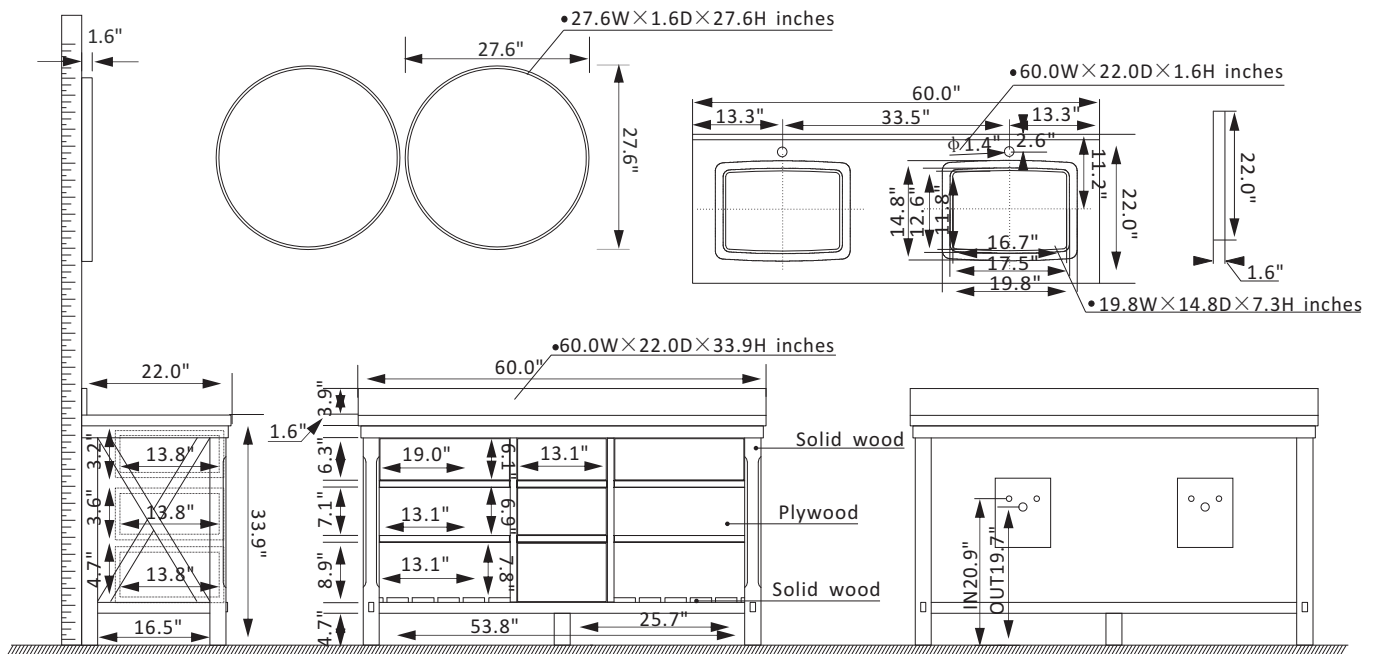

## Features

- Constructed of solid oak and plywood for superior durability.
- Available in White or Ash Wood finish to complement your décor.
- Three soft-close drawers 2 flip-down drawers with a spacious shelf for storage and display.
- Matte-black finish hardware for a touch of style and contrast.
- White composite grain stone countertop for a clean, elegant look.
- White ceramic undermount sink with matching backsplash.
- With the back panel and the open type fixed shelf
- Double, circular crafted framed mirrors that coordinates perfectly with vanity.
- Pre-drilled and designed for easy plumbing and faucet installation.